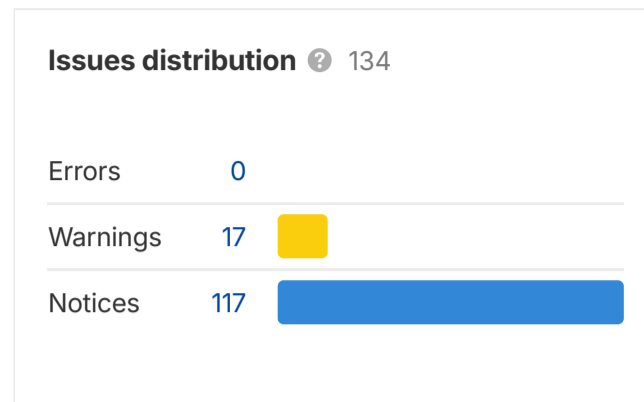

2 Jun 2026 Agentflow-enterprise (agentflow-enterprise.com/)

Overview [How to use](#)

What's new Top issues

[AI · API](#) [Export all issues](#)

Issue	Crawled	Change	Added	New	Removed	Missing	
i Slow page New	2	2 ▲	2	0	0	0	? ⋮
i Noindex follow page ⚡ New	5	5 ▲	5	0	0	0	? ⋮
i Meta description changed ⚡	27	25 ▲	—	—	—	—	? ⋮
i Title tag changed ⚡	11	9 ▲	—	—	—	—	? ⋮
i Page has only one dofollow incoming internal link (not indexable)	4	1 ▲	1	0	0	0	? ⋮