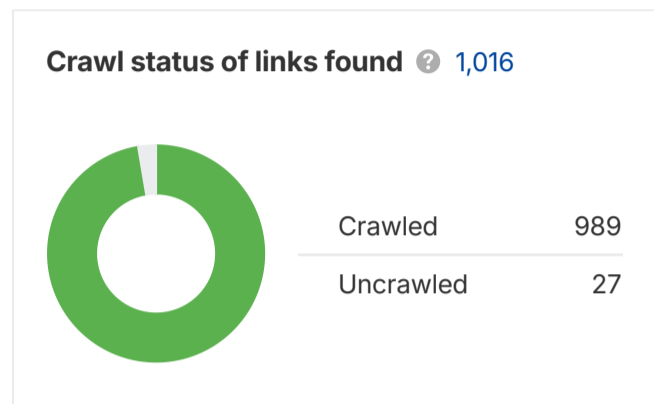

2 Jun 2026 Agentflow-enterprise (agentflow-enterprise.com/)

Overview [How to use](#)

What's new Top issues

[AI · API](#) [Export all issues](#)

Issue	Crawled	Change	Added	New	Removed	Missing	
i Slow page New	2	2 ▲	2	0	0	0	? ⋮
i Noindex follow page ⚡ New	5	5 ▲	5	0	0	0	? ⋮
i Meta description changed ⚡	27	25 ▲	—	—	—	—	? ⋮
i Title tag changed ⚡	11	9 ▲	—	—	—	—	? ⋮
i Page has only one dofollow incoming internal link (not indexable)	4	1 ▲	1	0	0	0	? ⋮