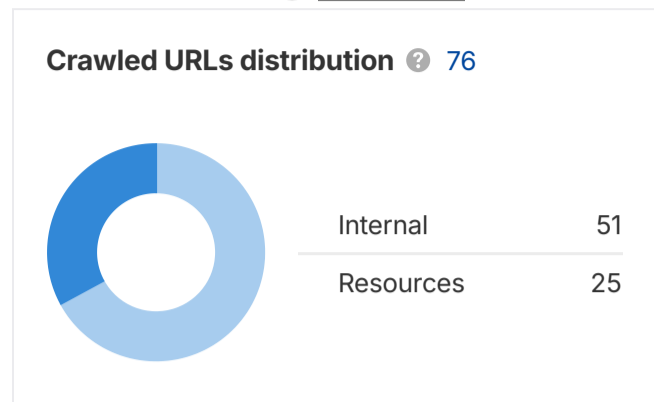

2 Jun 2026 Agentflow-enterprise (agentflow-enterprise.com/)

Overview [How to use](#)

What's new Top issues

[AI · API](#) [Export all issues](#)

Issue	Crawled	Change	Added	New	Removed	Missing	
i Slow page New	2	2 ▲	2	0	0	0	? ⋮
i Noindex follow page ⚡ New	5	5 ▲	5	0	0	0	? ⋮
i Meta description changed ⚡	27	25 ▲	—	—	—	—	? ⋮
i Title tag changed ⚡	11	9 ▲	—	—	—	—	? ⋮
i Page has only one dofollow incoming internal link (not indexable)	4	1 ▲	1	0	0	0	? ⋮